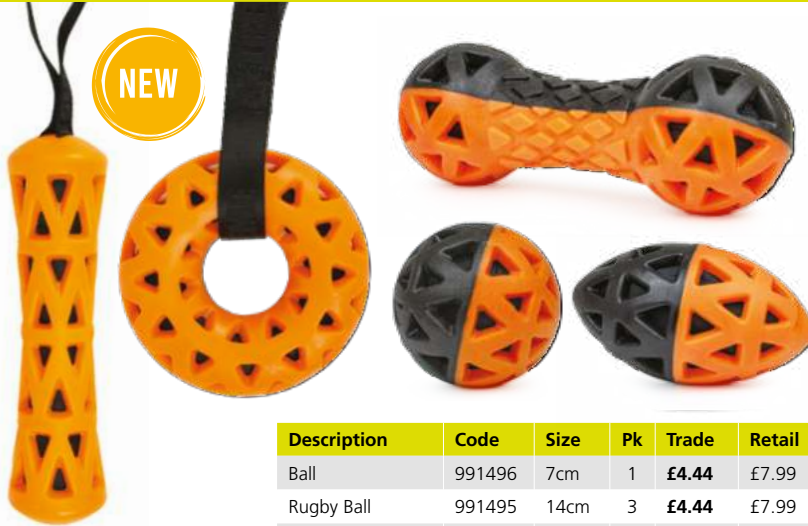

Floating Extreme

- Float in water
- Durable, double layered neoprene fabric

MIX PACK

Code	Size	Pk	Trade	Retail
991500	29cm	3	£4.66	£8.49

Extreme Floating

NEW

- High visibility toys
- Float in water

Description	Code	Size	Pk	Trade	Retail
Ball	991496	7cm	1	£4.44	£7.99
Rugby Ball	991495	14cm	3	£4.44	£7.99
Dumbbell	991498	18cm	1	£4.44	£7.99
Baton with Strap	991497	50cm	1	£6.11	£10.99
Donut with Strap	991499	34cm	1	£6.11	£10.99