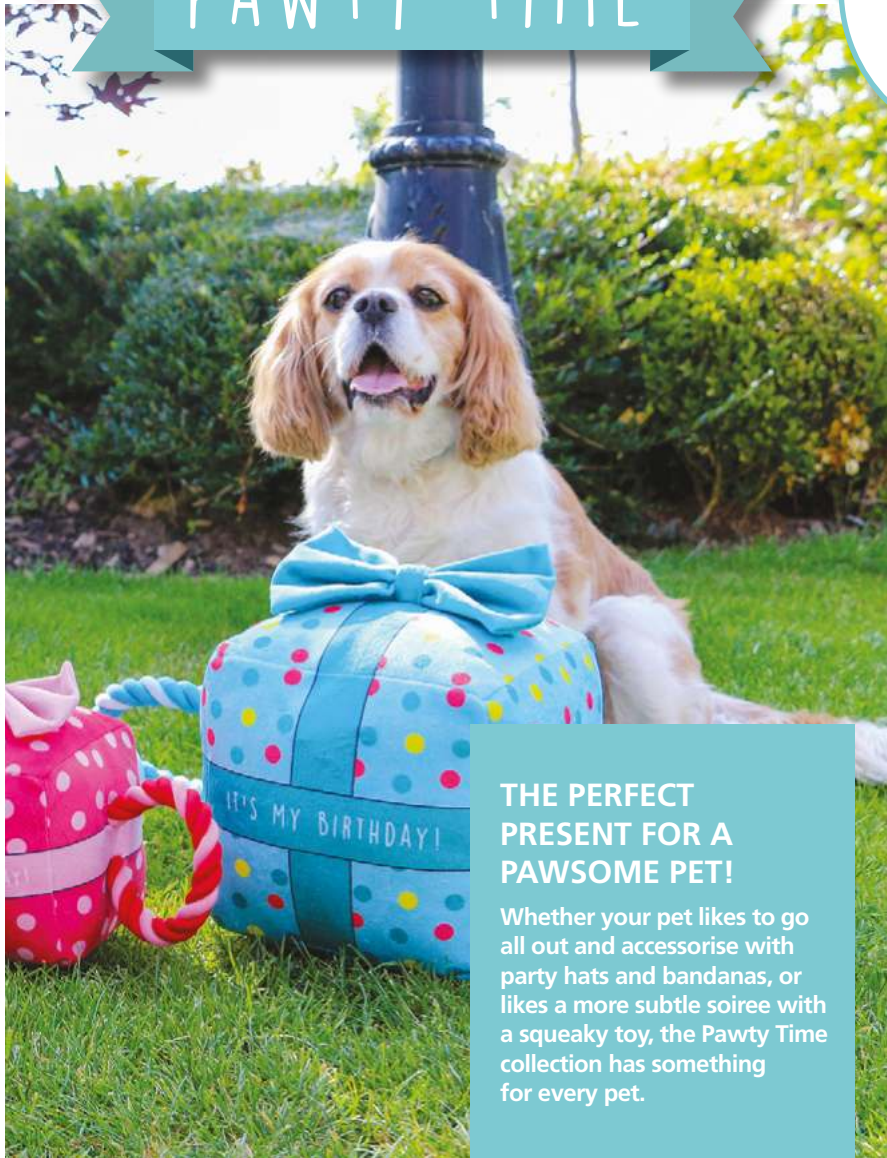

THE PERFECT PRESENT FOR A PAWSOME PET!

Whether your pet likes to go all out and accessorise with party hats and bandanas, or likes a more subtle soiree with a squeaky toy, the Pawty Time collection has something for every pet.