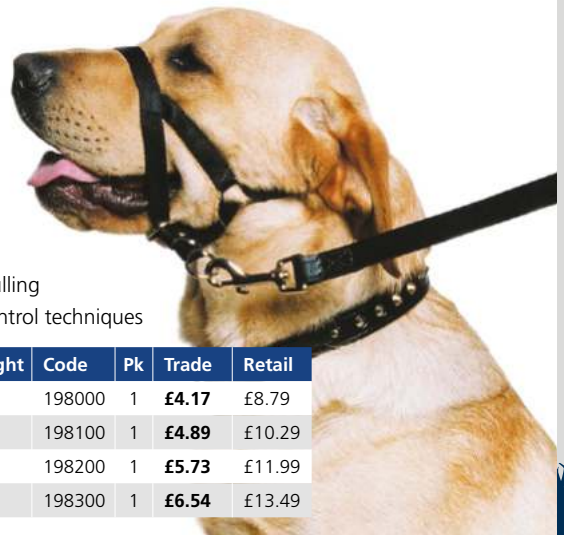

Nylon Training Halter

- Helps prevent pulling
- Teaches basic control techniques

Size	Weight	Code	Pk	Trade	Retail
1-2 Small	10kg	198000	1	£4.17	£8.79
3-4 Medium	20kg	198100	1	£4.89	£10.29
5-6 Large	30kg	198200	1	£5.73	£11.99
7-9 XLarge	50kg	198300	1	£6.54	£13.49