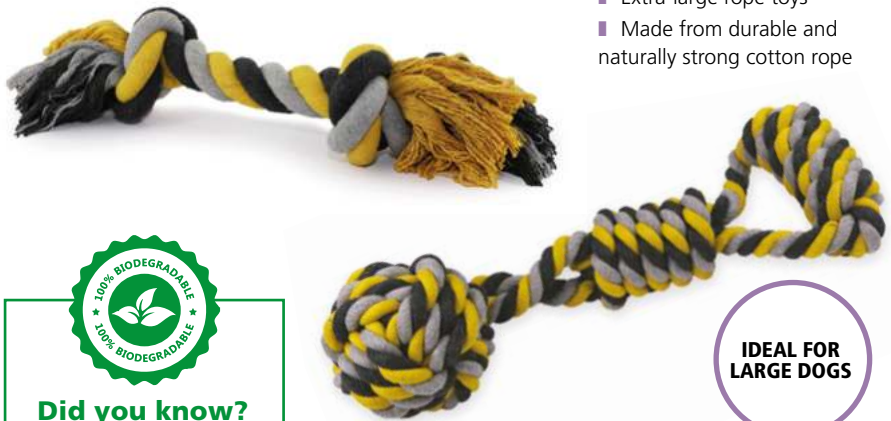

- Great for tugging
- Extending rope

FLOATS IN WATER

Code	Size	Pk	Trade	Retail
991546	51cm	1	£5.83	£10.49

PLAY TIME FOR DOGS
Rope

Take tug of war up a gear with our range of naturally tough playtime rope.

NEW PACKAGING

Jumbo Rope

- Extra-large rope toys
- Made from durable and naturally strong cotton rope

100% BIODEGRADABLE

Did you know?
Our jumbo rope toys are made from natural cotton and are 100% biodegradable.