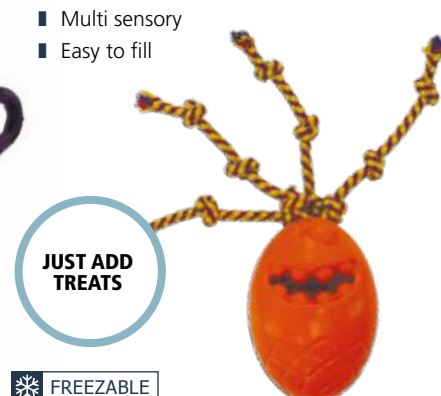

Grenade

■ Great for tugging and throwing

❄️ FREEZABLE

Code	Size	Pk	Trade	Retail
991552	35cm	1	£3.96	£7.29

Treat Monster

■ Multi sensory
■ Easy to fill

JUST ADD TREATS

❄️ FREEZABLE