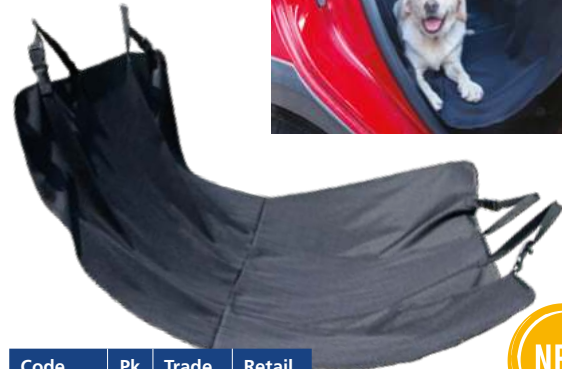

CLIPS INTO BACK SEAT

Code	Size	Pk	Trade	Retail
741600	60cm	1	£6.74	£12.49

Hammock Car Seat Protector

- Helps protect car seats from dirt, hair and scuffs
- Easily attached to headrests

NEW

Code	Pk	Trade	Retail
174000	1	£14.99	£26.99